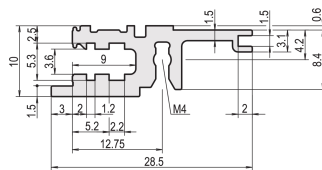

# Horizontal skinne, front, type L-KD, lys, kort leppe, 1000 mm

## KATALOGNUMMER

**34560-101**

Combinations of horizontal rails and side panels

		„+“ can be combined.		„-“ combination not recommended	
Racktype	Standard	-	+	+	+
	Light	+	+	+	+
Side panel	Standard	+	+	-	-
	Light	+	+	-	-
		Light	Standard	Heavy	Edge