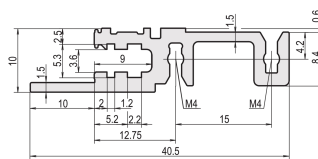

## KATALOGNUMMER

**34560-340**

Combinations of horizontal rails and side panels

		"4" can be combined		"4" combination not recommended	
Horizontal rail	Standard 4" rail	-	+	+	+
	Standard 4" rail with 1.5" lip	+	+	+	+
	Standard 4" rail with 1.5" lip and 1.5" lip	+	+	-	-
	Standard 4" rail with 1.5" lip and 1.5" lip (with 1.5" lip)	+	+	-	-
Side panel	Light 1" / 1.5"	Fluorescent 1" / 1.5"	Heavy 1" / 1.5"	Edge 1" / 1.5"	

Den horisontale skinnen med lang leppe muliggjør bruk av IEEE innsetting/ekstraksjonshåndtak.