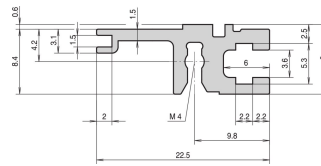

Vannrett skinne, bak, type L-ST, lys, standard, 40 hk

KATALOGNUMMER

34560-440

Combinations of horizontal rails and side panels

| | 40HP | 35HP | 30HP | 25HP |
|-----------------|------------|-------------|------------|------------|
| 40HP | - | + | + | + |
| 35HP | + | + | + | + |
| 30HP | + | + | - | - |
| Horizontal rail | Light rail | Medium rail | Heavy rail | Super rail |

Lengde: 208.28mm

Materiale: Aluminium

Produktserie: EuropacPRO; RatiopacPRO; RatiopacPRO Air; CompacPRO; PropacPRO

Produkttype: Horisontal skinne

Type: Lett, ST

Fungerer med: Delrack; Esker

Gross Weight: 0.05kg