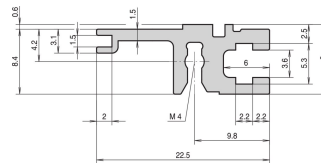

Vannrett skinne, bak, type L-ST, lys, standard, 42 hk

KATALOGNUMMER

34560-442

Combinations of horizontal rails and side panels

	42" - can be combined	36" - combinations not recommended	30" - combinations not recommended	24" - combinations not recommended
Horizontal rail	-	+	+	+
Vertical rail	+	+	+	+
Horizontal rail	+	+	-	-
Vertical rail	+	+	-	-

Montering topp og bunn

Aluminiumsekstrudering, anodisert finish, ledende kontaktoverflate

PRODUKTEGENSKAPER

Rackbredde: 42HP

Antall pakker: 1

Overflate: Anodisert

Lengde: 218.44mm

Materiale: Aluminium