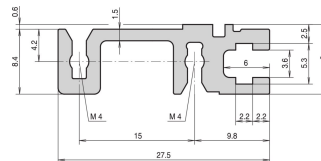

Vannrett skinne, bak, type H-ST, tung, standard, 40 hk

KATALOGNUMMER

34560-540

Combinations of horizontal rails and side panels

	„+“ = can be combined	„-“ = combination not recommended		
Horizontal rail	-	+	+	+
Vertical rail	+	+	+	+
Horizontal rail	+	+	-	-
Vertical rail	+	+	-	-
Vertical rail	+	+	-	-
Vertical rail	+	+	-	-

PRODUKTEGENSKAPER

Rackbredde: 40HP

Antall pakker: 1

Overflate: Anodisert

Lengde: 208.28mm

Materiale: Aluminium

Produktserie: EuropacPRO; RatiopacPRO; RatiopacPRO Air; CompacPRO; PropacPRO

Produkttype: Horisontal skinne