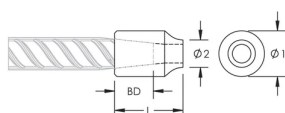

DODATKOWE INFORMACJE O PRODUKCIE

Bar dimensions and weights listed may vary by region. Coupler sizes not shown may be available by special order. Contact your nVent LENTON representative for more information.

The design of the weld, the selection of electrode, and other relevant choices depend on the chemical and physical properties of the structural steel to which the couplers are welded. Engineers who design assemblies should adhere to all appropriate regulations.

Suffix "EE" has been added to some part numbers to clarify design version among regions.

SCHEMATY

OSTRZEŻENIE

Produkty nVent powinny być instalowane i używane wyłącznie zgodnie z instrukcjami i materiałami szkoleniowymi nVent. Instrukcje są dostępne na stronie www.nvent.com oraz u przedstawiciela działu obsługi klienta firmy nVent. Nieprawidłowa instalacja, niewłaściwe użycie, niewłaściwe zastosowanie lub inne nieprzestrzeganie instrukcji i ostrzeżeń nVent może spowodować nieprawidłowe działanie produktu, uszkodzenie mienia, poważne obrażenia ciała i śmierć i/lub utratę gwarancji.

Ameryka Północna

+1.800.753.9221

Opcja 1 – obsługa klienta

Opcja 2 – wsparcie

techniczne

Europa

Niderlandy:

+31 800-0200135

Francja:

+33 800 901 793

Europa

Niemcy:

800 1890272

Inne kraje:

+31 13 5835404