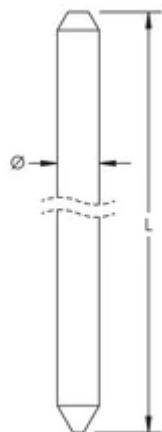

Solid Copper Ground Rod, Pointed

Power Utilities

FUNKCJE

Solid copper ground rods made of high conductive hard drawn bare copper

SPECYFIKACJE

DODATKOWE INFORMACJE O PRODUKCIE

Due to the inherent softness of the copper material, special consideration should be given when driving this product into the soil.