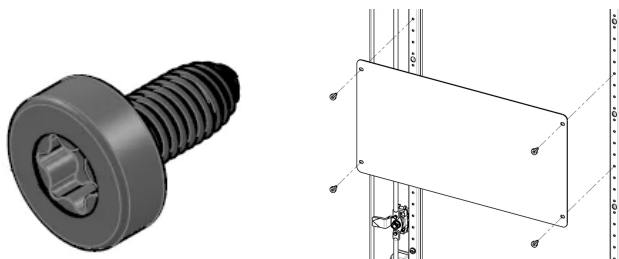

# Fixing Kit for Door Bar

## NUMER KATALOGOWY

**24630-277**

For variable assembly of panels or cables on the door bars of a Varistar CP cabinet

## FUNKCJE

For variable assembly of panels or cables on the door bars