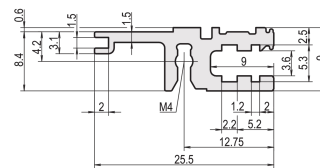

## NUMER KATALOGOWY

**34560-684**

Combinations of horizontal rails and side panels

|                 | Light | Fluorescent | Heavy | Rugged |
|-----------------|-------|-------------|-------|--------|
| Horizontal rail | +     | +           | +     | +      |
| Side panel      | +     | +           | -     | -      |