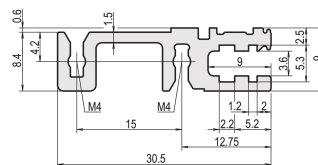

# Szyna pozioma, tył, typ H-VT, ciężka, 1000 mm

## NUMER KATALOGOWY

**34560-701**

Combinations of horizontal rails and side panels

“+” = can be combined, “-” = combination not recommended

Horizontal rail	-	+	+	+
Horizontal rail	+	+	+	+
Horizontal rail	+	+	-	-
Side panel	Light 1-F	Fluoride 1-F	Heavy 1-F	Rugged 1-F