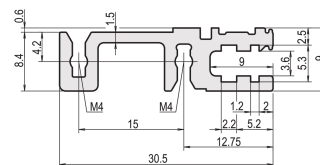

## NUMER KATALOGOWY

**34560-720**

Combinations of horizontal rails and side panels

“+” = can be combined, “-” = combination not recommended

Horizontal rail	-	+	+	+
Horizontal rail	+	+	+	+
Horizontal rail	+	+	-	-
Horizontal rail	+	+	-	-
Side panel	Light 1-F	Fluoride F	Heavy 2-H	Rugged 2-R