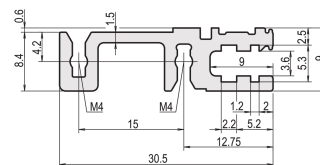

## NUMER KATALOGOWY

**34560-763**

Combinations of horizontal rails and side panels

“+” = can be combined, “-” = combination not recommended

Horizontal rail	-	+	+	+
Horizontal rail	+	+	+	+
Horizontal rail	+	+	-	-
Side panel	Light 1-F	Fluoride 1-F	Heavy 1-F	Rugged 1-F