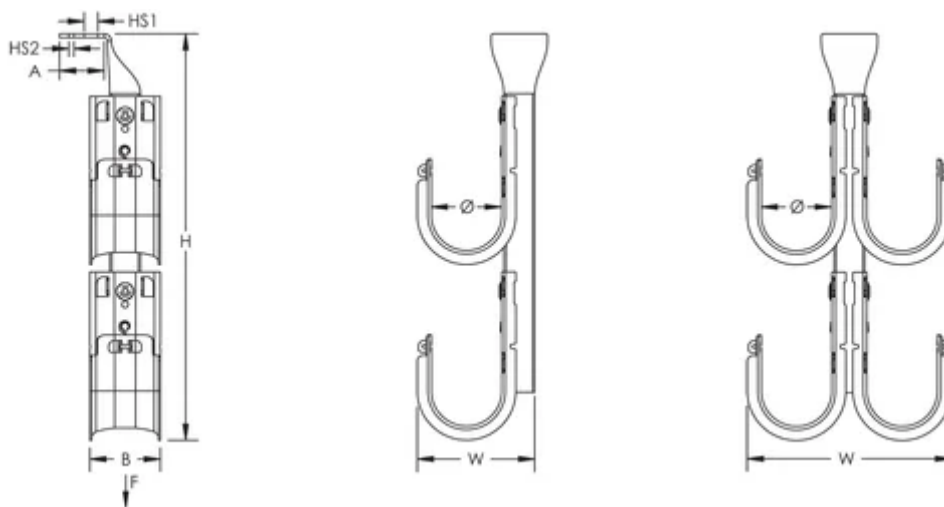

Tiers: 3

Altura (H): 387mm

Largura (W): 84.8mm

Tamanho do orifício 1 (HS1): 10.3mm

Tamanho do orifício 2 (HS2): 4.7mm

A: 36.5mm

B: 50mm

Static Load 1 (F1): 810N

Static Load 2 (F2): 810N

DETALHES ADICIONAIS DO PRODUTO

Static loads represent maximum load limit of J-Hook tree. Static load limit of each J-Hook is 60 lb (270 N).

Refer to Static Load 1 when fastening J-Hook tree using Hole Size 1. Refer to Static Load 2 when fastening J-Hook tree using Hole Size 2.

Non-continuous supports may not exceed spacing of 5' (1.5 m) per TIA 569-C.9.7 and EN 50174-2.

DIAGRAMAS

AVISO

Os produtos nVent devem ser instalados e utilizados apenas conforme indicado nas fichas de instrução do produto e materiais de treinamento da nVent. As fichas de instrução estão disponíveis em www.nVent.com e com nossos representantes de atendimento ao cliente nVent. A instalação inadequada, uso incorreto, aplicação incorreta ou outra falha qualquer em seguir completamente as instruções e avisos da nVent podem levar ao mau funcionamento do produto, danos à propriedade, lesões corporais graves e morte, e/ou anular sua garantia.