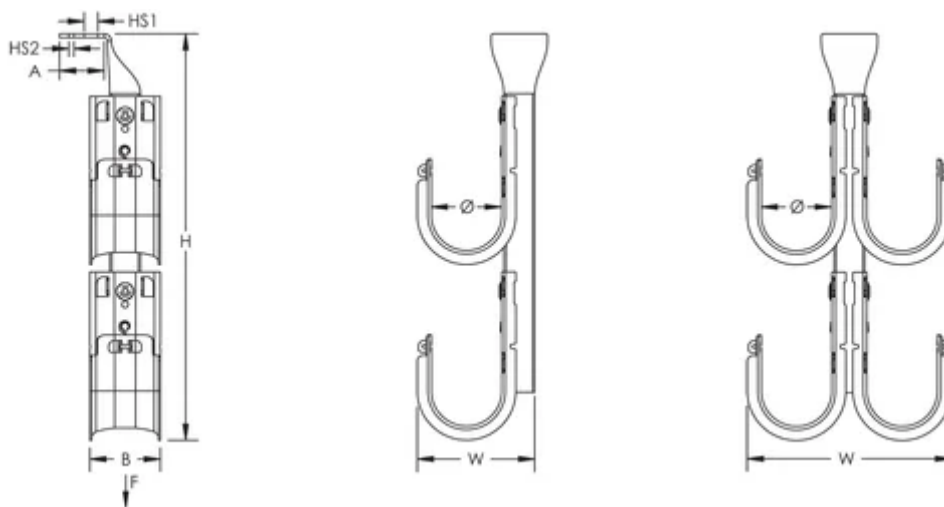

Tiers: 4

Altura (H): 514mm

Largura (W): 84.8mm

Tamanho do orifício 1 (HS1): 10.3mm

Tamanho do orifício 2 (HS2): 4.7mm

A: 36.5mm

B: 50mm

Static Load 1 (F1): 1080N

Static Load 2 (F2): 810N

DETALHES ADICIONAIS DO PRODUTO

Static loads represent maximum load limit of J-Hook tree. Static load limit of each J-Hook is 60 lb (270 N).

Refer to Static Load 1 when fastening J-Hook tree using Hole Size 1. Refer to Static Load 2 when fastening J-Hook tree using Hole Size 2.

Non-continuous supports may not exceed spacing of 5' (1.5 m) per TIA 569-C.9.7 and EN 50174-2.

DIAGRAMAS

AVISO

Os produtos nVent devem ser instalados e utilizados apenas conforme indicado nas fichas de instrução do produto e materiais de treinamento da nVent. As fichas de instrução estão disponíveis em www.nVent.com e com nossos representantes de atendimento ao cliente nVent. A instalação inadequada, uso incorreto, aplicação incorreta ou outra falha qualquer em seguir completamente as instruções e avisos da nVent podem levar ao mau funcionamento do produto, danos à propriedade, lesões corporais graves e morte, e/ou anular sua garantia.