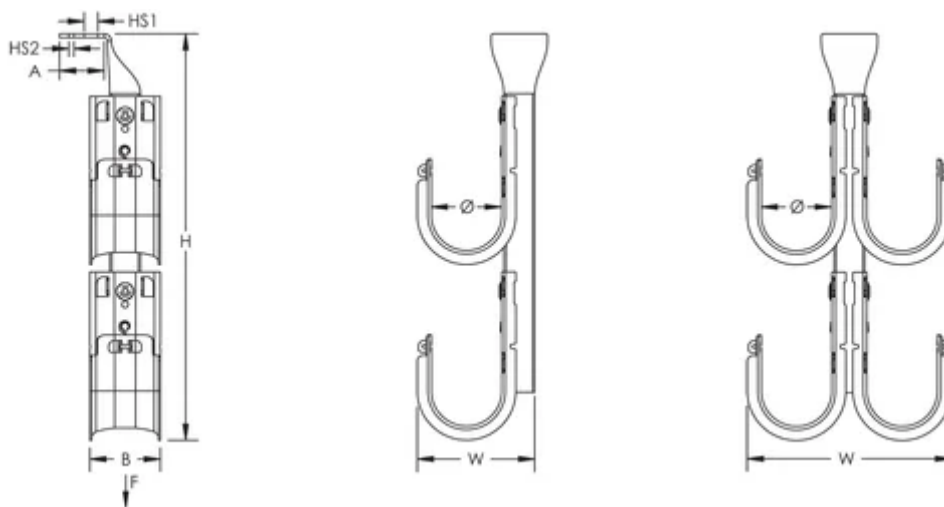

Tiers: 3

Altura (H): 578mm

Largura (W): 138mm

Tamanho do orifício 1 (HS1): 10.3mm

Tamanho do orifício 2 (HS2): 4.7mm

A: 36.5mm

B: 50mm

Static Load 1 (F1): 810N

Static Load 2 (F2): 810N

DETALHES ADICIONAIS DO PRODUTO

Static loads represent maximum load limit of J-Hook tree. Static load limit of each J-Hook is 60 lb (270 N).

Refer to Static Load 1 when fastening J-Hook tree using Hole Size 1. Refer to Static Load 2 when fastening J-Hook tree using Hole Size 2.

Non-continuous supports may not exceed spacing of 5' (1.5 m) per TIA 569-C.9.7 and EN 50174-2.

DIAGRAMAS

AVISO

Os produtos nVent devem ser instalados e utilizados apenas conforme indicado nas fichas de instrução do produto e materiais de treinamento da nVent. As fichas de instrução estão disponíveis em www.nVent.com e com nossos representantes de atendimento ao cliente nVent. A instalação inadequada, uso incorreto, aplicação incorreta ou outra falha qualquer em seguir completamente as instruções e avisos da nVent podem levar ao mau funcionamento do produto, danos à propriedade, lesões corporais graves e morte, e/ou anular sua garantia.