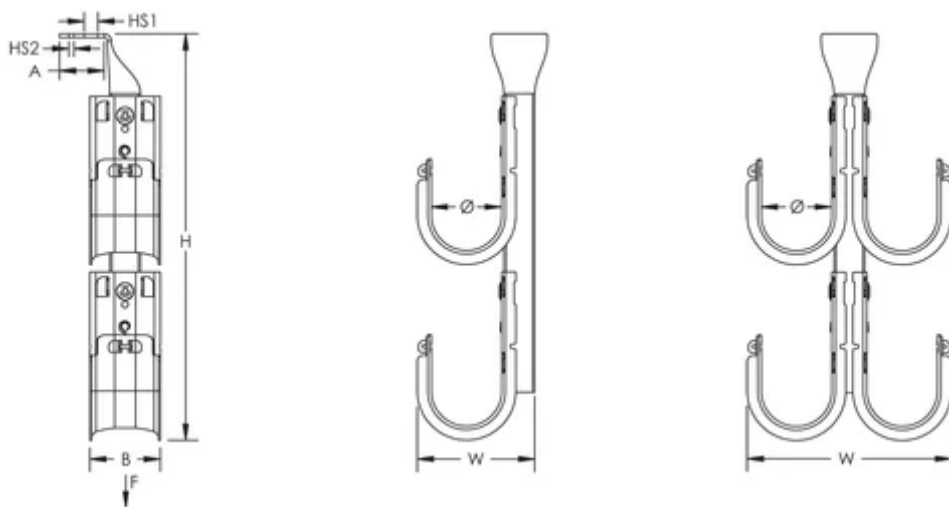

Tiers: 4

Altura (H): 768mm

Largura (W): 138mm

Tamanho do orifício 1 (HS1): 10.3mm

Tamanho do orifício 2 (HS2): 4.7mm

A: 36.5mm

B: 50mm

Static Load 1 (F1): 1080N

Static Load 2 (F2): 810N

DETALHES ADICIONAIS DO PRODUTO

Static loads represent maximum load limit of J-Hook tree. Static load limit of each J-Hook is 60 lb (270 N).

Refer to Static Load 1 when fastening J-Hook tree using Hole Size 1. Refer to Static Load 2 when fastening J-Hook tree using Hole Size 2.

Non-continuous supports may not exceed spacing of 5' (1.5 m) per TIA 569-C.9.7 and EN 50174-2.

DIAGRAMAS

AVISO

Os produtos nVent devem ser instalados e utilizados apenas conforme indicado nas fichas de instrução do produto e materiais de treinamento da nVent. As fichas de instrução estão disponíveis em www.nVent.com e com nossos representantes de atendimento ao cliente nVent. A instalação inadequada, uso incorreto, aplicação incorreta ou outra falha qualquer em seguir completamente as instruções e avisos da nVent podem levar ao mau funcionamento do produto, danos à propriedade, lesões corporais graves e morte, e/ou anular sua garantia.