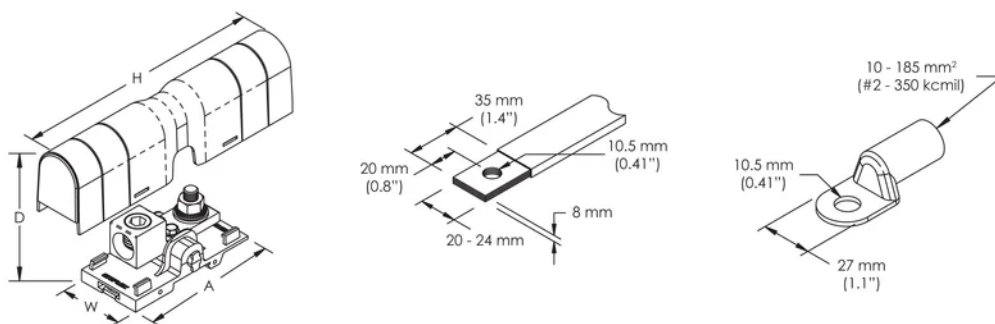

DIAGRAMAS

AVISO

Os produtos nVent devem ser instalados e utilizados apenas conforme indicado nas fichas de instrução do produto e materiais de treinamento da nVent. As fichas de instrução estão disponíveis em www.nVent.com e com nossos representantes de atendimento ao cliente nVent. A instalação inadequada, uso incorreto, aplicação incorreta ou outra falha qualquer em seguir completamente as instruções e avisos da nVent podem levar ao mau funcionamento do produto, danos à propriedade, lesões corporais graves e morte, e/ou anular sua garantia.

O nosso forte portefólio de marcas:

CADDY ERICO HOFFMAN ILSCO SCHROFF TRACHTE