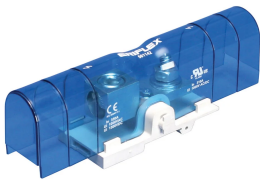

Power Terminal, Lug-to-Tunnel, 350 A

Data Solutions

NÚMERO DE CATÁLOGO

SBLT-350