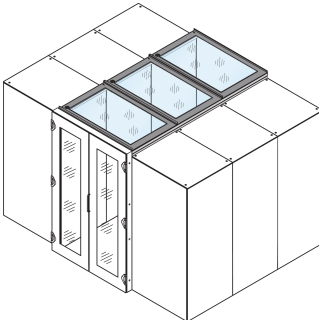

# Aisle Containment Top Cover With Safety Glass, 1200W 800D

### NÚMERO DE CATÁLOGO

21130-589

Top cover in different depths to setup a aisle containment closing.

### CARACTERISTICAS

Top covers to provide top cover for 2 cabinet rows

Suitable for an aisle width of 1200 mm

A top cover profile can raise the aisle height by 84 mm; please order separately

Top cover can be removed from inside (allows access to lighting and facilitates maintenance works)

## CARATERÍSTICAS DO PRODUTO

---

Tipo: Aisle Top Cover

Largura: 800mm

Profundidade: 1200mm

Material: Aço; Glass

Quantidade por embalagem: 1

Cor: Black Grey