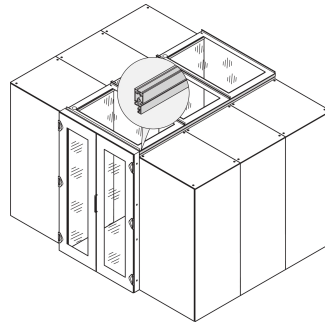

# Aisle Containment Top Cover With Safety Glass, 1200W 800D

### NÚMERO DE CATÁLOGO

21130-589

Top cover in different depths to setup a aisle containment closing.

### CARACTERISTICAS

Top covers to provide top cover for 2 cabinet rows

Suitable for an aisle width of 1200 mm

A top cover profile can raise the aisle height by 84 mm; please order separately

Top cover can be removed from inside (allows access to lighting and facilitates maintenance works)

## CARATERÍSTICAS DO PRODUTO

---

Tipo: Aisle Top Cover

Largura: 800mm

Profundidade: 1200mm

Material: Aço; Glass

Quantidade por embalagem: 1

Cor: Black Grey