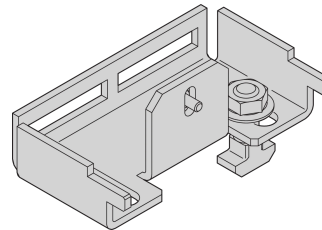

Aisle Containment Top Cover With Safety Glass, 1200W 800D

Data Solutions

NÚMERO DE CATÁLOGO

21130-589

Top cover in different depths to setup a aisle containment closing.

CERTIFICATIONS

CARACTERISTICAS

Top covers to provide top cover for 2 cabinet rows

Suitable for an aisle width of 1200 mm