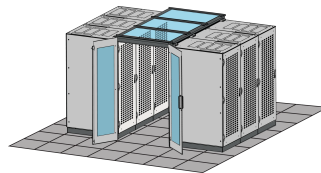

# Aisle Containment Swing Door, Manual, 1200W, RAL 7035

### NÚMERO DE CATÁLOGO

**22130-583**

Swing doors are the most widely used economical closing solutions in Aisle Containments.