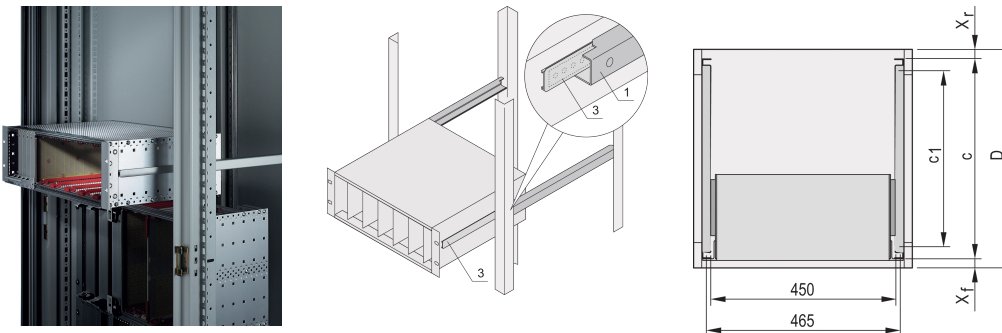

Telescopic Slides C-Profile for Cabinet for Fitting Eurorack, 900 mm

Data Solutions

NÚMERO DE CATÁLOGO

24562-452

Telescopic slides with guiding profile for fitting in cabinets with 25 kg load capacity.

CERTIFICATIONS

CARACTERÍSTICAS

For mounting 84 HP wide subracks in the 19" plane

Loading capacity: 25 kg per pair

The guiding profile (1) is matched to the fixing dimension in the cabinet (it is bolted to the 19" profile of the cabinet); the adaptor Rail (3) is matched to the depth and fixing dimension on the subrack (it is inserted into the guiding profile like a telescopic slide)

CARATERÍSTICAS DO PRODUTO

Família de produtos: Eurorack

Profundidade: 900mm

Quantidade por embalagem: 2

Acabamento: Anodized

Material: Alumínio

Product Type: Telescopic Slide

Tipo: C Profile

Net Weight: 0.74kg

DETALHES ADICIONAIS DO PRODUTO

No protection against extraction, no stop at full extension.

The reinforcement Rail and the C-Rails have been tested in accordance with the Russian atomic energy authority GAN standards.