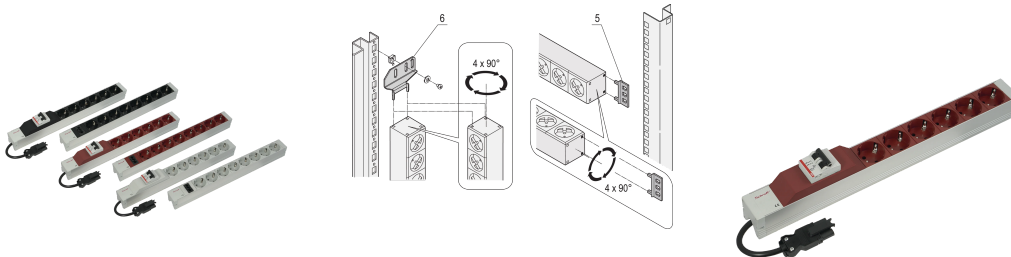

Socket Strip, SCHUKO, With Wieland® Input, 19", Black

Data Solutions

NÚMERO DE CATÁLOGO

60110-344

Modular, compact PDU with many function elements. Using a 1 U by 1 U aluminum chassis the PDU can easily be integrated in a rack. The Wieland connector allows easy combination with different power input cords.

CERTIFICATIONS

CARACTERISTICAS

Installation height 1 U

Output via SCHUKO sockets

Input via Wieland® GST 18 plug

Socket strips can be rotated through all four directions (in 90° increments) during installation

Horizontal or vertical mounting

In accordance with DIN 57620

CARACTERÍSTICAS DO PRODUTO

Tipo de soquete: SCHUKO

Socket Quantity: 8

Switched Outlets: Não

Tensão AC: 230V

Quantidade por embalagem: 1

Cor: Black

Profundidade: 44mm

Acabamento: Anodized

Length: 438.5mm

Material: Alumínio; Polyamide

Product Type: Socket Strip

Net Weight: 0.65kg

DETALHES ADICIONAIS DO PRODUTO