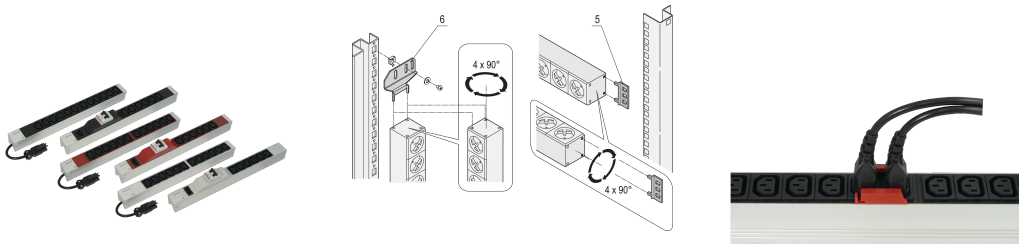

# Socket Strip, IEC C13, With Wieland® Input, C13, 6 Sockets, 19", Black, With Overcurrent Protection

### NÚMERO DE CATÁLOGO

60110-350

Modular, compact PDU with many function elements. Using a 1 U by 1 U aluminum chassis the PDU can easily be integrated in a rack. The Wieland connector allows easy combination with different power input cords.

## CARACTERÍSTICAS

---

Input via Wieland® GST 18 plug

Installation height 1 U

In accordance with IEC 60320

Horizontal or vertical mounting

Output via IEC 60320 C-13 sockets

Socket strips can be rotated through all four directions (in 90° increments) during fitting

## CARATERÍSTICAS DO PRODUTO

---

Tipo de soquete: IEC C13

Socket Quantity: 6

Switched Outlets: Não

Tensão AC: 230V

Function: Overcurrent Protection

Quantidade por embalagem: 1