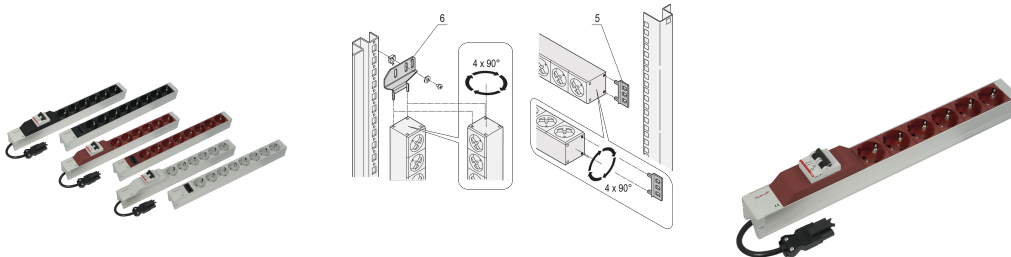

# Socket Strip, SCHUKO, With Wieland® Input, 19", Black, With Overcurrent Protection

### NÚMERO DE CATÁLOGO

60110-353

Modular, compact PDU with many function elements. Using a 1 U by 1 U aluminum chassis the PDU can easily be integrated in a rack. The Wieland connector allows easy combination with different power input cords.

### CARACTERISTICAS

Installation height 1 U

Output via SCHUKO sockets

Input via Wieland® GST 18 plug

Socket strips can be rotated through all four directions (in 90° increments) during installation

Horizontal or vertical mounting

## CARATERÍSTICAS DO PRODUTO

---

Tipo de soquete: SCHUKO

Socket Quantity: 6

Switched Outlets: Não

Tensão AC: 230V

Function: Overcurrent Protection

Quantidade por embalagem: 1