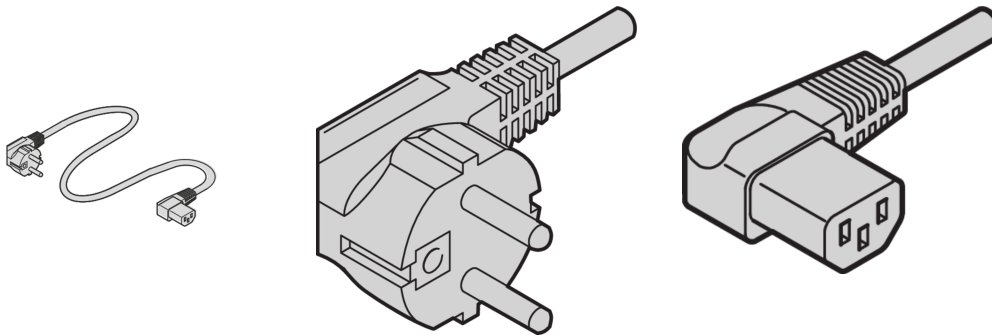

Mains Cable, SCHUKO/UTE to IEC C13-Angled, 2.5 m Grey

Data Solutions

NÚMERO DE CATÁLOGO

60704-020

nVent SCHROFF Mains cable provides practical, universal fastening with variable attachment facilities. They are general in nature and fit in to different applications like Fans, cabinet lights, etc., Industrial PC connections, Uninterruptible power supplies, Systems.

CERTIFICATIONS

CARACTERÍSTICAS

Applications: Fans, cabinet lights, Industrial PC connections, Uninterruptible power supplies and Systems

CARATERÍSTICAS DO PRODUTO

Input Connector: SCHUKO / UTE

Output Connector: IEC C13

Length: 2500mm

Quantidade por embalagem: 1

Cor: Grey

Connector Type: Angled

Material: PVC

Product Type: Cable

Gross Weight: 0.271kg

AVISO