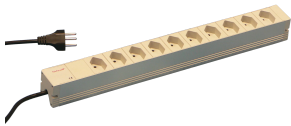

## Data Solutions

Modular, compact PDU with many function elements. Using a 1 U by 1 U aluminum chassis the PDU can easily be integrated in a rack with Swiss outlets.

### CARACTERÍSTICAS

Socket strips can be rotated through all four directions (in 90° increments) during installation

230 V, 10 A

In accordance with SEV.IEC 60884

Connecting cable 2 m with Swiss version plug