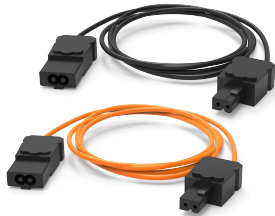

Compact LED Light Connection Cable, CELC

Ready-to-use cables for power supply. Cables are available in orange and black.

NORMAS DA INDÚSTRIA

IP20

CARACTERÍSTICAS

Benefit: fast, tool-free assembly, thanks to pre-fabricated connectors

Advantage: pre-fabricated cables to be used with LED enclosure lights, make installation faster and easier

Feature: connection cables for compact LED enclosure light

ESPECIFICAÇÕES

Material: Pástico
Acabamento: Smooth Matte

Table 1/1

Número de catálogo	Número do artigo	Length	Cor	Tensão nominal	Tensão de entrada AC	Cable Type
CELC3001PO	57268	3000mm	Orange	250V	250V max	Connection Cable
CELC3001PBUL	57272	3000mm	Black	250V	250V max	Connection Cable