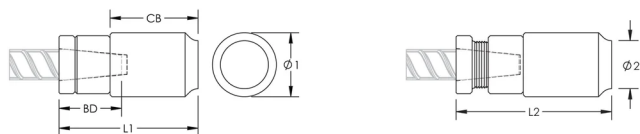

Coupler Body (CB): 65mm

Peso unitário: 1.18 kg

Designed to Meet: AASHTO;ABNT NBR 8548:1984;ACI 318 Type 1 (125% Specified Yield);ACI 318 Type 2 (Specified Tensile);ACI 349;ACI 359;AS3600

Quantidade por embalagem: 1

DETALHES ADICIONAIS DO PRODUTO

Bar dimensions and weights listed may vary by region. Coupler sizes not shown may be available by special order. Contact your nVent LENTON representative for more information.

DIAGRAMAS

AVISO

Os produtos nVent devem ser instalados e utilizados apenas conforme indicado nas fichas de instrução do produto e materiais de treinamento da nVent. As fichas de instrução estão disponíveis em www.nVent.com e com nossos representantes de atendimento ao cliente nVent. A instalação inadequada, uso incorreto, aplicação incorreta ou outra falha qualquer em seguir completamente as instruções e avisos da nVent podem levar ao mau funcionamento do produto, danos à propriedade, lesões corporais graves e morte, e/ou anular sua garantia.

América do Norte

+1 800 753 9221

Opção 1 – Apoio ao cliente

Opção 2 – Assistência

técnica

Europa

Países Baixos:

+31 800-0200135

França:

+33 800 901 793

Europa

Alemanha:

800 1890272

Outros países:

+31 13 5835404

APAC

Xangai:

+ 86 21 2412 1618/19

Sydney:

+61 2 9751 8500

O nosso forte portfólio de marcas:

CADDY

ERICO

HOFFMAN

ILSCO

SCHROFF

TRACHTE