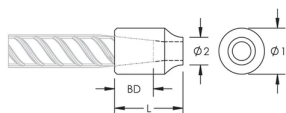

DETALHES ADICIONAIS DO PRODUTO

Bar dimensions and weights listed may vary by region. Coupler sizes not shown may be available by special order. Contact your nVent LENTON representative for more information.

The design of the weld, the selection of electrode, and other relevant choices depend on the chemical and physical properties of the structural steel to which the couplers are welded. Engineers who design assemblies should adhere to all appropriate regulations.

DIAGRAMAS

AVISO

Os produtos nVent devem ser instalados e utilizados apenas conforme indicado nas fichas de instrução do produto e materiais de treinamento da nVent. As fichas de instrução estão disponíveis em www.nVent.com e com nossos representantes de atendimento ao cliente nVent. A instalação inadequada, uso incorreto, aplicação incorreta ou outra falha qualquer em seguir completamente as instruções e avisos da nVent podem levar ao mau funcionamento do produto, danos à propriedade, lesões corporais graves e morte, e/ou anular sua garantia.

América do Norte

+1 800 753 9221
Opção 1 – Apoio ao cliente
Opção 2 – Assistência
técnica

Europa

Países Baixos:
+31 800-0200135
França:
+33 800 901 793

Europa

Alemanha:
800 1890272
Outros países:
+31 13 5835404