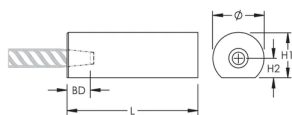

DETALHES ADICIONAIS DO PRODUTO

Bar dimensions and weights listed may vary by region. Coupler sizes not shown may be available by special order. Contact your nVent LENTON representative for more information.

The design of the weld, the selection of electrode, and other relevant choices depend on the chemical and physical properties of the structural steel to which the couplers are welded. Engineers who design assemblies should adhere to all appropriate regulations.

DIAGRAMAS

AVISO

Os produtos nVent devem ser instalados e utilizados apenas conforme indicado nas fichas de instrução do produto e materiais de treinamento da nVent. As fichas de instrução estão disponíveis em www.nVent.com e com nossos representantes de atendimento ao cliente nVent. A instalação inadequada, uso incorreto, aplicação incorreta ou outra falha qualquer em seguir completamente as instruções e avisos da nVent podem levar ao mau funcionamento do produto, danos à propriedade, lesões corporais graves e morte, e/ou anular sua garantia.

América do Norte

+1 800 753 9221

Opção 1 – Apoio ao cliente

Opção 2 – Assistência

técnica

Europa

Países Baixos:

+31 800-0200135

França:

+33 800 901 793

Europa

Alemanha:

800 1890272

Outros países:

+31 13 5835404