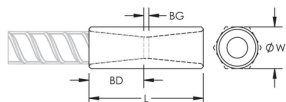

Designed to Meet: AASHTO;ABNT NBR 8548:1984;ACI 318 Type 1 (125% Specified Yield);ACI 318 Type 2 (Specified Tensile);ACI 349;ACI 359;AS3600

Quantidade por embalagem: 42

DETALHES ADICIONAIS DO PRODUTO

Bar dimensions and weights listed may vary by region. Coupler sizes not shown may be available by special order. Contact your nVent LENTON representative for more information.

DIAGRAMAS

AVISO

Os produtos nVent devem ser instalados e utilizados apenas conforme indicado nas fichas de instrução do produto e materiais de treinamento da nVent. As fichas de instrução estão disponíveis em www.nVent.com e com nossos representantes de atendimento ao cliente nVent. A instalação inadequada, uso incorreto, aplicação incorreta ou outra falha qualquer em seguir completamente as instruções e avisos da nVent podem levar ao mau funcionamento do produto, danos à propriedade, lesões corporais graves e morte, e/ou anular sua garantia.

América do Norte

+1 800 753 9221

Opção 1 – Apoio ao cliente

Opção 2 – Assistência

técnica

Europa

Países Baixos:

+31 800-0200135

França:

+33 800 901 793

Europa

Alemanha:

800 1890272

Outros países:

+31 13 5835404