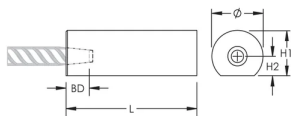

DETALHES ADICIONAIS DO PRODUTO

Bar dimensions and weights listed may vary by region. Coupler sizes not shown may be available by special order. Contact your nVent LENTON representative for more information.

The design of the weld, the selection of electrode, and other relevant choices depend on the chemical and physical properties of the structural steel to which the couplers are welded. Engineers who design assemblies should adhere to all appropriate regulations.

DIAGRAMAS

AVISO

Os produtos nVent devem ser instalados e utilizados apenas conforme indicado nas fichas de instrução do produto e materiais de treinamento da nVent. As fichas de instrução estão disponíveis em www.nVent.com e com nossos representantes de atendimento ao cliente nVent. A instalação inadequada, uso incorreto, aplicação incorreta ou outra falha qualquer em seguir completamente as instruções e avisos da nVent podem levar ao mau funcionamento do produto, danos à propriedade, lesões corporais graves e morte, e/ou anular sua garantia.

América do Norte

+1 800 753 9221

Opção 1 – Apoio ao cliente

Opção 2 – Assistência

técnica

Europa

Países Baixos:

+31 800-0200135

França:

+33 800 901 793

Europa

Alemanha:

800 1890272

Outros países:

+31 13 5835404