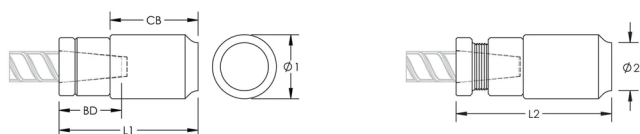

Coupler Body (CB): 73mm

Peso unitário: 2.72 kg

Designed to Meet: AASHTO;ABNT NBR 8548:1984;ACI 318 Type 1 (125% Specified Yield);ACI 318 Type 2 (Specified Tensile);ACI 349;ACI 359;AS3600

Quantidade por embalagem: 6

DETALHES ADICIONAIS DO PRODUTO

Bar dimensions and weights listed may vary by region. Coupler sizes not shown may be available by special order. Contact your nVent LENTON representative for more information.

DIAGRAMAS

AVISO

Os produtos nVent devem ser instalados e utilizados apenas conforme indicado nas fichas de instrução do produto e materiais de treinamento da nVent. As fichas de instrução estão disponíveis em www.nVent.com e com nossos representantes de atendimento ao cliente nVent. A instalação inadequada, uso incorreto, aplicação incorreta ou outra falha qualquer em seguir completamente as instruções e avisos da nVent podem levar ao mau funcionamento do produto, danos à propriedade, lesões corporais graves e morte, e/ou anular sua garantia.

América do Norte

+1 800 753 9221

Opção 1 – Apoio ao cliente

Opção 2 – Assistência

técnica

Europa

Países Baixos:

+31 800-0200135

França:

+33 800 901 793

Europa

Alemanha:

800 1890272

Outros países:

+31 13 5835404

APAC

Xangai:

+ 86 21 2412 1618/19

Sydney:

+61 2 9751 8500

O nosso forte portfólio de marcas:

CADDY

ERICO

HOFFMAN

ILSCO

SCHROFF

TRACHTE