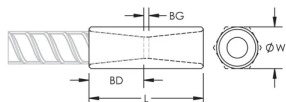

DETALHES ADICIONAIS DO PRODUTO

Bar dimensions and weights listed may vary by region. Coupler sizes not shown may be available by special order. Contact your nVent LENTON representative for more information.

DIAGRAMAS

AVISO

Os produtos nVent devem ser instalados e utilizados apenas conforme indicado nas fichas de instrução do produto e materiais de treinamento da nVent. As fichas de instrução estão disponíveis em www.nVent.com e com nossos representantes de atendimento ao cliente nVent. A instalação inadequada, uso incorreto, aplicação incorreta ou outra falha qualquer em seguir completamente as instruções e avisos da nVent podem levar ao mau funcionamento do produto, danos à propriedade, lesões corporais graves e morte, e/ou anular sua garantia.

América do Norte

+1 800 753 9221
Opção 1 – Apoio ao cliente
Opção 2 – Assistência
técnica

Europa

Países Baixos:
+31 800-0200135
França:
+33 800 901 793

Europa

Alemanha:
800 1890272
Outros países:
+31 13 5835404