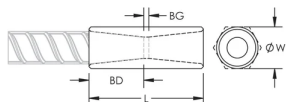

Designed to Meet: AASHTO;ABNT NBR 8548:1984;ACI 318 Type 1 (125% Specified Yield);ACI 318 Type 2 (Specified Tensile);ACI 349;ACI 359;AS3600

Quantidade por embalagem: 16

DETALHES ADICIONAIS DO PRODUTO

Bar dimensions and weights listed may vary by region. Coupler sizes not shown may be available by special order. Contact your nVent LENTON representative for more information.

DIAGRAMAS

AVISO

Os produtos nVent devem ser instalados e utilizados apenas conforme indicado nas fichas de instrução do produto e materiais de treinamento da nVent. As fichas de instrução estão disponíveis em www.nVent.com e com nossos representantes de atendimento ao cliente nVent. A instalação inadequada, uso incorreto, aplicação incorreta ou outra falha qualquer em seguir completamente as instruções e avisos da nVent podem levar ao mau funcionamento do produto, danos à propriedade, lesões corporais graves e morte, e/ou anular sua garantia.

América do Norte

+1 800 753 9221

Opção 1 – Apoio ao cliente

Opção 2 – Assistência

técnica

Europa

Países Baixos:

+31 800-0200135

França:

+33 800 901 793

Europa

Alemanha:

800 1890272

Outros países:

+31 13 5835404