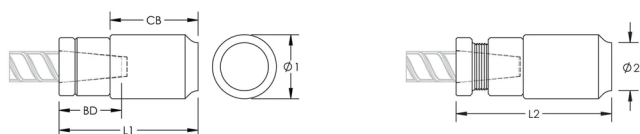

Coupler Body (CB): 86mm

Peso unitário: 2.9 kg

Designed to Meet: AASHTO;ABNT NBR 8548:1984;ACI 318 Type 1 (125% Specified Yield);ACI 318 Type 2 (Specified Tensile);ACI 349;ACI 359;AS3600

Quantidade por embalagem: 6

DETALHES ADICIONAIS DO PRODUTO

Bar dimensions and weights listed may vary by region. Coupler sizes not shown may be available by special order. Contact your nVent LENTON representative for more information.

DIAGRAMAS

AVISO

Os produtos nVent devem ser instalados e utilizados apenas conforme indicado nas fichas de instrução do produto e materiais de treinamento da nVent. As fichas de instrução estão disponíveis em www.nVent.com e com nossos representantes de atendimento ao cliente nVent. A instalação inadequada, uso incorreto, aplicação incorreta ou outra falha qualquer em seguir completamente as instruções e avisos da nVent podem levar ao mau funcionamento do produto, danos à propriedade, lesões corporais graves e morte, e/ou anular sua garantia.

América do Norte

+1 800 753 9221

Opção 1 – Apoio ao cliente

Opção 2 – Assistência

técnica

Europa

Países Baixos:

+31 800-0200135

França:

+33 800 901 793

Europa

Alemanha:

800 1890272

Outros países:

+31 13 5835404

APAC

Xangai:

+ 86 21 2412 1618/19

Sydney:

+61 2 9751 8500

O nosso forte portfólio de marcas:

CADDY

ERICO

HOFFMAN

ILSCO

SCHROFF

TRACHTE