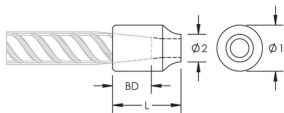

DETALHES ADICIONAIS DO PRODUTO

Bar dimensions and weights listed may vary by region. Coupler sizes not shown may be available by special order. Contact your nVent LENTON representative for more information.

The design of the weld, the selection of electrode, and other relevant choices depend on the chemical and physical properties of the structural steel to which the couplers are welded. Engineers who design assemblies should adhere to all appropriate regulations.

DIAGRAMAS

AVISO

Os produtos nVent devem ser instalados e utilizados apenas conforme indicado nas fichas de instrução do produto e materiais de treinamento da nVent. As fichas de instrução estão disponíveis em www.nVent.com e com nossos representantes de atendimento ao cliente nVent. A instalação inadequada, uso incorreto, aplicação incorreta ou outra falha qualquer em seguir completamente as instruções e avisos da nVent podem levar ao mau funcionamento do produto, danos à propriedade, lesões corporais graves e morte, e/ou anular sua garantia.

América do Norte

+1 800 753 9221

Opção 1 – Apoio ao cliente

Opção 2 – Assistência

técnica

Europa

Países Baixos:

+31 800-0200135

França:

+33 800 901 793

Europa

Alemanha:

800 1890272

Outros países:

+31 13 5835404