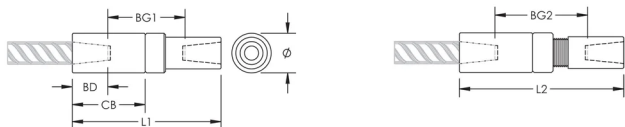

DETALHES ADICIONAIS DO PRODUTO

Bar dimensions and weights listed may vary by region. Coupler sizes not shown may be available by special order. Contact your nVent LENTON representative for more information.

DIAGRAMAS

AVISO

Os produtos nVent devem ser instalados e utilizados apenas conforme indicado nas fichas de instrução do produto e materiais de treinamento da nVent. As fichas de instrução estão disponíveis em www.nVent.com e com nossos representantes de atendimento ao cliente nVent. A instalação inadequada, uso incorreto, aplicação incorreta ou outra falha qualquer em seguir completamente as instruções e avisos da nVent podem levar ao mau funcionamento do produto, danos à propriedade, lesões corporais graves e morte, e/ou anular sua garantia.

América do Norte

+1 800 753 9221
Opção 1 – Apoio ao cliente
Opção 2 – Assistência
técnica

Europa

Países Baixos:
+31 800-0200135
França:
+33 800 901 793

Europa

Alemanha:
800 1890272
Outros países:
+31 13 5835404

APAC

Xangai:
+ 86 21 2412 1618/19
Sydney:
+61 2 9751 8500

O nosso forte portfólio de marcas:

CADDY ERICO HOFFMAN ILSCO SCHROFF TRACHTE