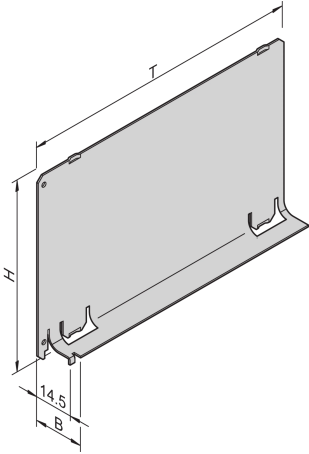

Air Baffle Without Front Panel

The air baffle without a partial front panel can be combined with a front panel that covers the complete width. It covers an empty slot to eliminate an air leak.

CERTIFICATIONS

CARACTERISTICAS

Air baffles eliminate air leaks from empty slots

Cover is pushed into the guide rail

ESPECIFICAÇÕES

Product Type:	Air Baffle
Material:	Aluminio
Família de produtos:	EuropacPRO; RatiopacPRO; RatiopacPRO AIR; CompacPRO; PropacPRO; Inpac
Tipo:	Without Front Panel