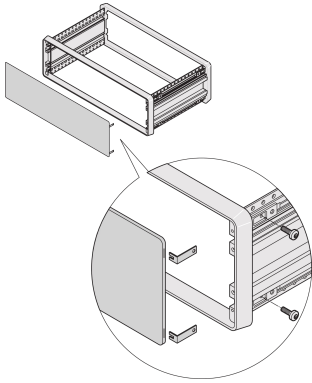

CompacPRO Front/Rear Panel, With Hidden Fixing

The front panel for CompacPRO Case mounts to the frame of the case. The front panel has no visible screws and can be used for front foil.

CERTIFICATIONS

CARACTERISTICAS

Al panel, 2.5 mm

ESPECIFICAÇÕES

Material:	Aluminio
Acabamento:	Anodized
Accessory Type:	Front panel
Product Type:	Front Panel

Table 1/2

Número de catálogo	Rack Height	Altura	Rack Width	Largura	Quantidade por embalagem	Front Finish
24575-275	4U	172.9mm	84HP	452.1mm	1	Anodized
24575-075	2U	84mm	84HP	452.1mm	1	Anodized
24575-155	3U	128.4mm	63HP	345.4mm	1	Anodized

Número de catálogo	Rack Height	Altura	Rack Width	Largura	Quantidade por embalagem	Front Finish
24575-175	3U	128.4mm	84HP	452.1mm	1	Anodized
24575-455	6U	261.8mm	63HP	345.4mm	1	Anodized
24575-475	6U	261.8mm	84HP	452.1mm	1	Anodized
24575-135	3U	128.4mm	42HP	238.7mm	1	Anodized
24575-255	4U	172.9mm	63HP	345.4mm	1	Anodized
24575-035	2U	84mm	42HP	238.7mm	1	Anodized
24575-235	4U	172.9mm	42HP	238.7mm	1	Anodized
24575-115	3U	128.4mm	28HP	167.5mm	1	Anodized