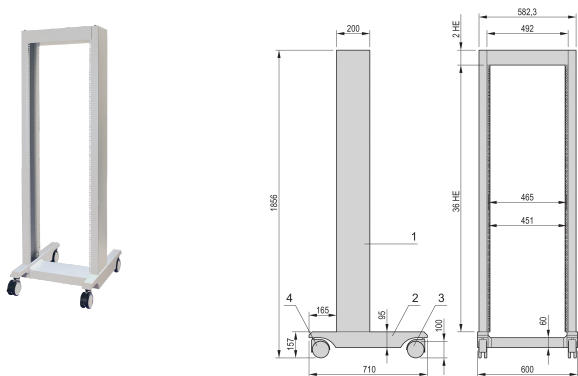

## NÚMERO DE CATÁLOGO

**10117-498**

Open frame rack with 200 kg load capacity and recommended chassis depth of upto 400 mm, ideally for general electronics, test & measurement, audio/video and broadcasting applications.

## CARACTERÍSTICAS

Stationary load-carrying capacity 200 kg at a defined center of gravity in the center of the lab rack

Recommended max. chassis depth 400 mm

## CARATERÍSTICAS DO PRODUTO

Product Type: Rack

Família de produtos: Labrack

Frame Material: Aço

Rack Height: 36U

Altura: 1856mm

Largura: 600mm

Profundidade: 710mm