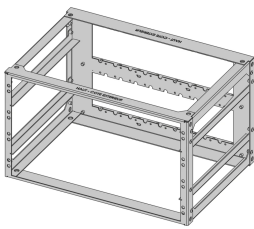

On Board Rack 6 U, 84 HP

NÚMERO DE CATÁLOGO

10170-012

Suitable for ongoing vibrations, shock, high temperatures, and high humidity.

CERTIFICATIONS

CARACTERÍSTICAS

For mobile railway applications

Suitable for ongoing vibrations, shock, high temperatures, and high humidity

Suitable for 1, 2, or 3 U SNCF subracks (NF F61-005, CF 60-002)

Rear side is equipped for standard connectors; crossbar can be custom-coded for the SNCF coding pins

Crossbar with integrated cable channel

Several racks can be stacked or fitted in rows

Produced using a welding process, certified to EN 15085 (CL2)

Stainless Steel welds passivated to prevent corrosion

CARATERÍSTICAS DO PRODUTO

Família de produtos: On Board Rack

Rack Height: 6U

Altura: 290mm

Rack Width: 84HP