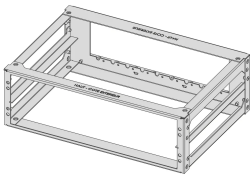

On Board Rack 3 U, 84 HP

NÚMERO DE CATÁLOGO

10170-014

Suitable for ongoing vibrations, shock, high temperatures, and high humidity.