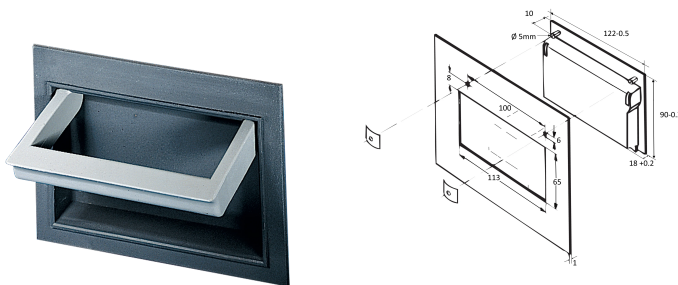

Folding Plastic Handle

NÚMERO DE CATÁLOGO

10505-014

Folding handles can be used instead of the pre-mounted handles shells.

CERTIFICATIONS

CARACTERÍSTICAS

Static load-carrying capacity 20 kg/pair

Lock-in in folded and unfolded position

For case protection class up to IP 40

CARATERÍSTICAS DO PRODUTO

Product Type: Handle

Tipo: Static

Works With: Cases

Tipo de alça: Folding Handle

Material: Polyamide 6

Cor: Grey