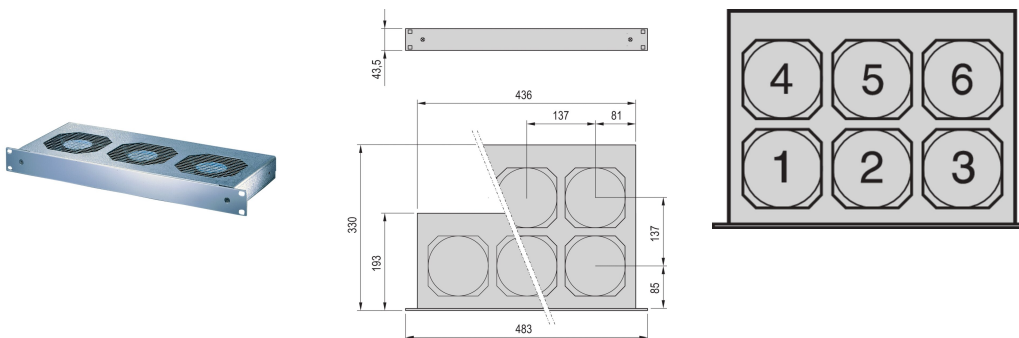

## NÚMERO DE CATÁLOGO

**10713-104**

Fan Unit for installation into a 1U space within the Cabinet.

## CARACTERÍSTICAS

Mechanical strain relief for mains cables

Can be adapted to subracks

Contact protection in accordance with DIN EN ISO 13857