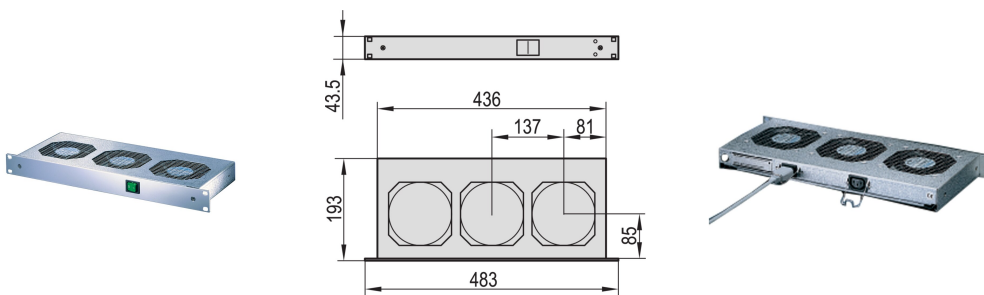

19" Fan Unit, 1 U, With Front Switch, 3 fans, 230 VAC

NÚMERO DE CATÁLOGO

10713-108

Front-mounted, illuminated mains switch on AC devices, coupled with additional rear mains outlet; mechanical strain relief for mains input and mains output cables.

CERTIFICATIONS

CARACTERÍSTICAS

Can be adapted to subracks

Contact protection in accordance with DIN EN ISO 13857

CARATERÍSTICAS DO PRODUTO

Product Type: Fan Unit

Tensão de entrada AC: 230V min

Quantidade por embalagem: 1

Acabamento: Aluminum-Zinc Plated; Anodized

Material: Aço; Alumínio

Net Weight: 3.3kg

DETALHES ADICIONAIS DO PRODUTO

Please order mains cable separately.

Wide-range input voltage (86 ... 264 VAC) available on request.