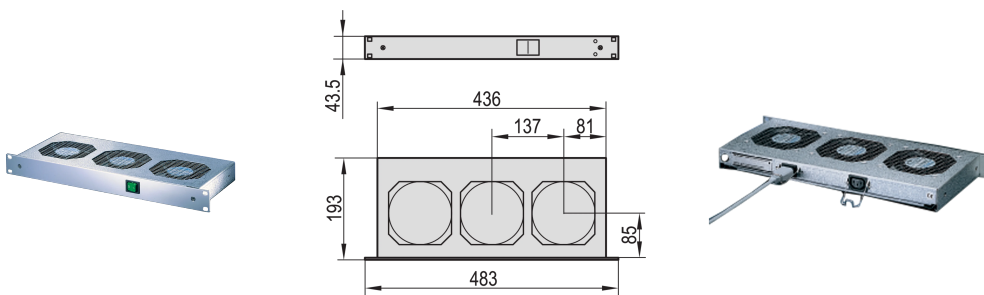

19" Fan Unit, 1 U, With Front Switch, 3 Fans, 115 VAC

NÚMERO DE CATÁLOGO

10713-110

Front-mounted, illuminated mains switch on AC devices, coupled with additional rear mains outlet; mechanical strain relief for mains input and mains output cables.

CERTIFICATIONS

CARACTERÍSTICAS

Can be adapted to subracks

Contact protection in accordance with DIN EN ISO 13857

CARATERÍSTICAS DO PRODUTO

Product Type: Fan Unit

Tensão de entrada AC: 115V

Quantidade por embalagem: 1

Acabamento: Aluminum-Zinc Plated; Anodized

Material: Aço; Alumínio

Net Weight: 3.36kg

DETALHES ADICIONAIS DO PRODUTO

Please order mains cable separately.

Wide-range input voltage (86 ... 264 VAC) available on request.