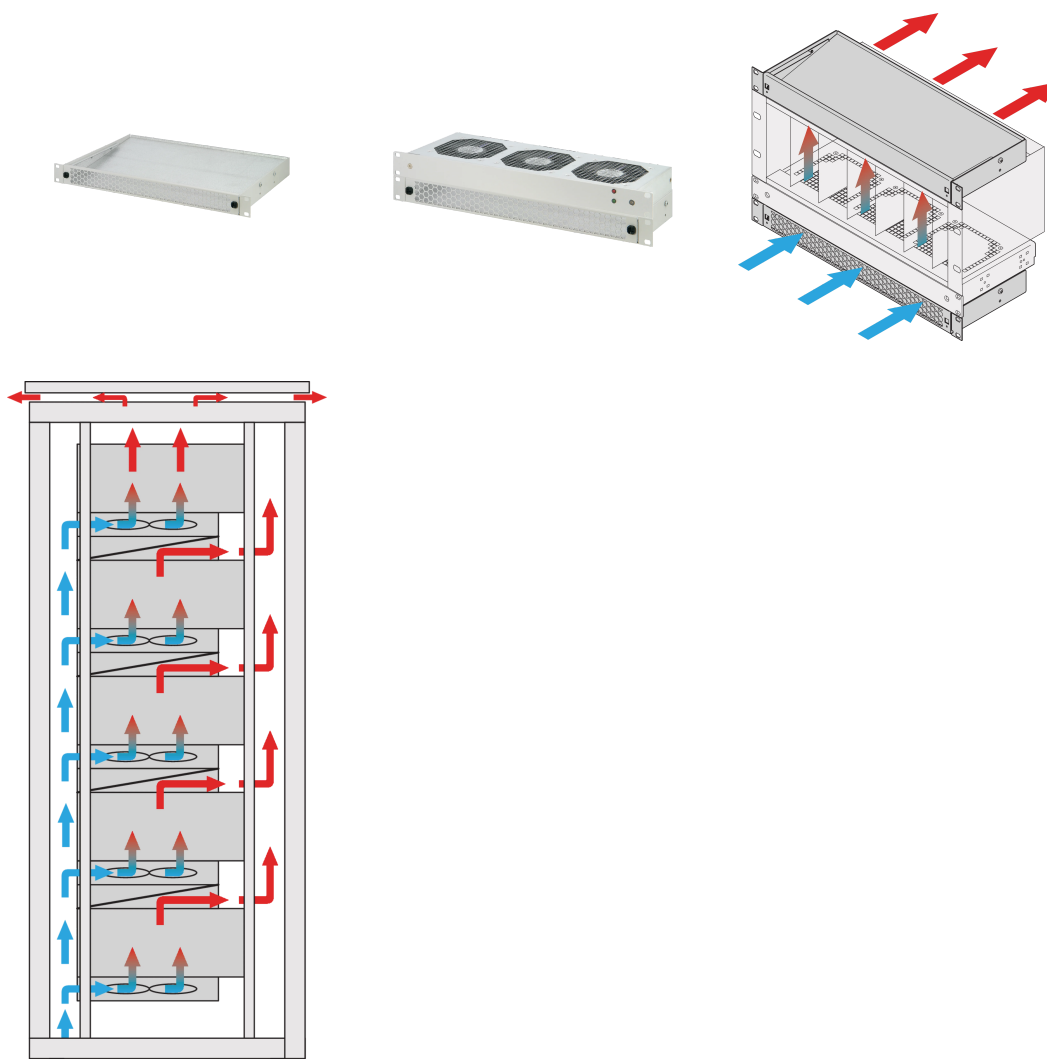

# 1 U Air Deflector for 19" Fan Tray, 3 Fans, Front Perforated, 193 mm, RAL 9005

NÚMERO DE CATÁLOGO

10713-142

Air deflector with 1 U height to guide the air from front to top or from bottom to rear.

## CARACTERÍSTICAS

---

Assembly options: – One fan tray: cool air is drawn in from the front and guided upwards – Two fan trays: cool air is drawn in from the front, directed upwards and guided to the rear (see application diagram)

Optimised cooling together with 19" fan trays

Vertical buildup of heat is avoided via improved airflow

Optional filter mat, simple to swap during operation

## CARATERÍSTICAS DO PRODUTO

---

Product Type: Air Guide

Família de produtos: Novastar; Varistar

Works With: 19" Fan Trays

Acabamento: Pintura electrostática com Acabamento Texturado

Material: Aço

Net Weight: 1.1kg