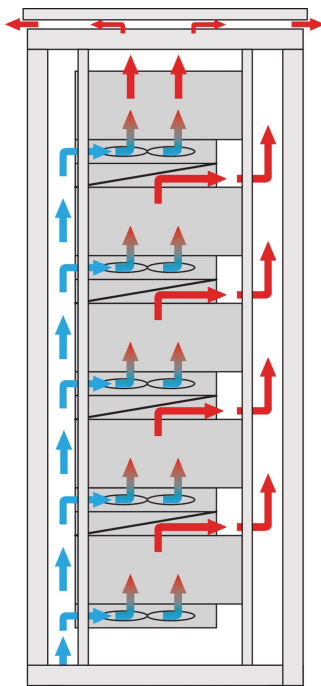

# 1 U Air Deflector for 19" Fan Tray, 6 Fans, Front Solid, 330 mm, RAL 7035

NÚMERO DE CATÁLOGO

10713-147

Air deflector with 1 U height to guide the air from front to top or from bottom to rear.

## CARACTERÍSTICAS

---

Assembly options: – One fan tray: cool air is drawn in from the front and guided upwards – Two fan trays: cool air is drawn in from the front, directed upwards and guided to the rear (see application diagram)

Optimised cooling together with 19" fan trays

Vertical buildup of heat is avoided via improved airflow

Optional filter mat, simple to swap during operation