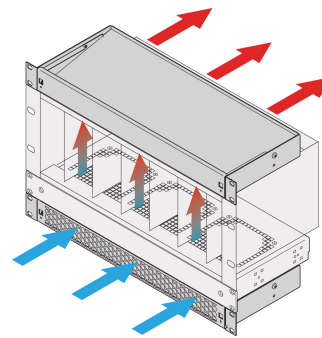

# 1 U Air Deflector for 19" Fan Tray, 6 Fans, Front Solid, 330 mm, RAL 7035

NÚMERO DE CATÁLOGO

10713-147

Air deflector with 1 U height to guide the air from front to top or from bottom to rear.

## CARACTERÍSTICAS

---

Assembly options: – One fan tray: cool air is drawn in from the front and guided upwards – Two fan trays: cool air is drawn in from the front, directed upwards and guided to the rear (see application diagram)

Optimised cooling together with 19" fan trays

Vertical buildup of heat is avoided via improved airflow

Optional filter mat, simple to swap during operation