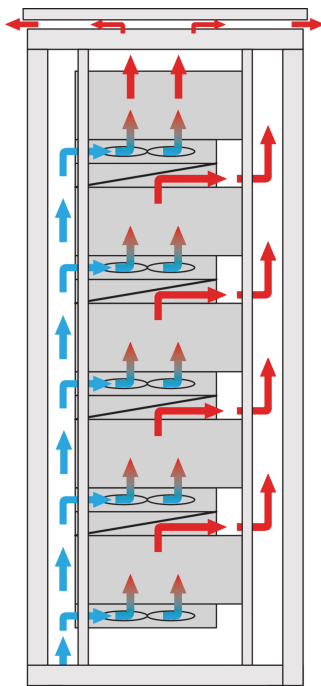

# 1 U Air Deflector for 19" Fan Tray, 3 Fans, Front Solid, 193 mm, RAL 9005

NÚMERO DE CATÁLOGO

10713-148

Air deflector with 1 U height to guide the air from front to top or from bottom to rear.

## CARACTERÍSTICAS

---

Assembly options: – One fan tray: cool air is drawn in from the front and guided upwards – Two fan trays: cool air is drawn in from the front, directed upwards and guided to the rear (see application diagram)

Optimised cooling together with 19" fan trays

Vertical buildup of heat is avoided via improved airflow

Optional filter mat, simple to swap during operation