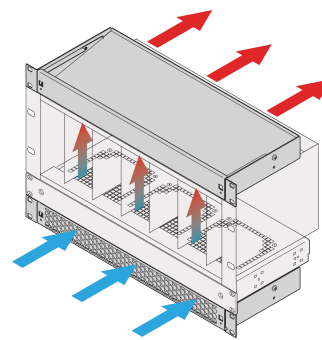

# 1 U Air Deflector for 19" Fan Tray, 3 Fans, Front Solid, 193 mm, RAL 9005

NÚMERO DE CATÁLOGO

10713-148

Air deflector with 1 U height to guide the air from front to top or from bottom to rear.

## CARACTERÍSTICAS

---

Assembly options: – One fan tray: cool air is drawn in from the front and guided upwards – Two fan trays: cool air is drawn in from the front, directed upwards and guided to the rear (see application diagram)

Optimised cooling together with 19" fan trays

Vertical buildup of heat is avoided via improved airflow

Optional filter mat, simple to swap during operation