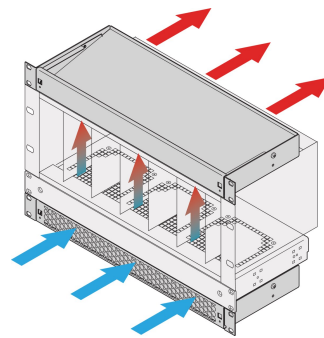

1 U Air Deflector for 19" Fan Tray, 6 Fans, Front Solid, 330 mm, RAL 9006

NÚMERO DE CATÁLOGO

10713-151

Air deflector with 1 U height to guide the air from front to top or from bottom to rear.

CARACTERÍSTICAS

Assembly options: – One fan tray: cool air is drawn in from the front and guided upwards – Two fan trays: cool air is drawn in from the front, directed upwards and guided to the rear (see application diagram)

Optimised cooling together with 19" fan trays

Vertical buildup of heat is avoided via improved airflow

Optional filter mat, simple to swap during operation

CARATERÍSTICAS DO PRODUTO

Product Type: Air Guide